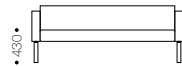

uma 1-arm lounge LHS

uma 1-arm lounge RHS

uma 2-arm lounge

specification:

- fabrics: – as per customer's specifications
- sub-frame: – heavy-duty hardwood frame
- foam: – CFC-free heavy-duty HR (high resilience) foam
- webbing: – premium heavy-duty italian webbing
- steel frame: – satin chromed solid mild steel