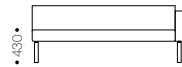

uma 1-arm lounge LHS

uma 1-arm lounge RHS

uma 2-arm lounge

specification:

- fabrics: – as per customer's specifications
- sub-frame: – heavy-duty hardwood frame
- foam: – CFC-free heavy-duty HR (high resilience) foam
- webbing: – premium heavy-duty italian webbing
- steel frame: – satin chromed solid mild steel