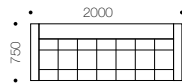

uma 2-arm lounge

specification:

- fabrics: – as per customer's specifications
- sub-frame: – heavy-duty hardwood frame
- foam: – CFC-free heavy-duty HR (high resilience) foam
- webbing: – premium heavy-duty italian webbing
- steel frame: – satin chromed solid mild steel