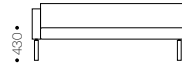

uma 1-arm lounge LHS

uma 1-arm lounge RHS

uma 2-arm lounge

specification:

- fabrics: – as per customer's specifications
- sub-frame: – heavy-duty hardwood frame
- foam: – CFC-free heavy-duty HR (high resilience) foam
- webbing: – premium heavy-duty italian webbing
- steel frame: – satin chromed solid mild steel