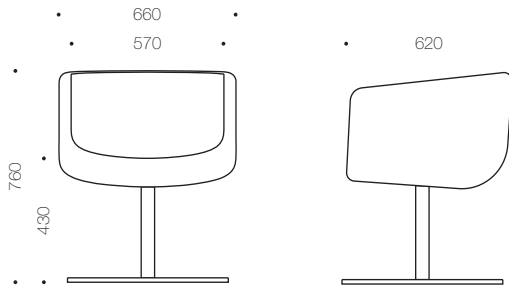

smooth tub chair
swivel disc base

applications:

- executive offices
- break out + reception areas
- restaurant + bar lounge areas

specifications:

- structure: – fully welded steel sub-frame
- base: – stainless steel 4 star base or
  – finished steel swivel disc base
- shell: – polyurethane foam
- upholstery: – as per customer's specifications
  – for fabric advice please refer to
  website or contact sales

upholstery options:

- monotone
- duotone

www.schamburgalvisse.com.au

p 61 2 9212 7644 f 61 2 9212 7844 e sales@schamburgalvisse.com.au