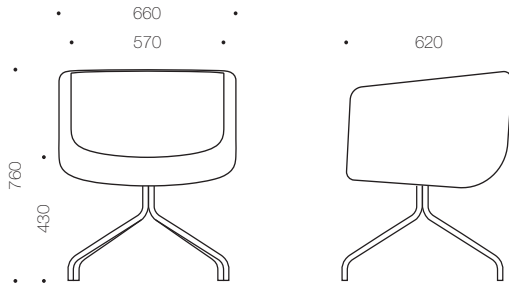

smooth tub chair*

smooth tub chair
4 star base (non-swivel)