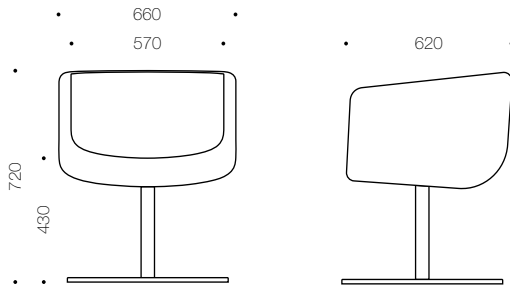

smooth tub chair
4 star base (non-swivel)

smooth tub chair
swivel disc base

applications:

- executive offices
- break out + reception areas
- restaurant + bar lounge areas

specifications:

- structure: – fully welded steel sub-frame
- base: – stainless steel 4 star base or
– chromed steel swivel disc base
- shell: – polyurethane foam
- upholstery: – as per customer's specifications