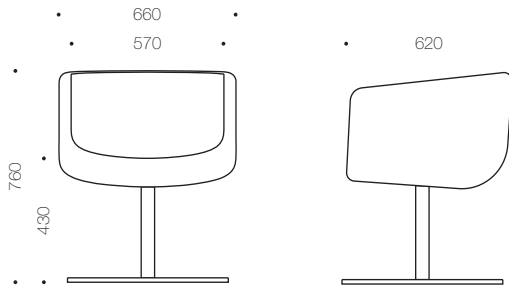

For more information, please contact our sales team.

smooth tub chair*

smooth tub chair
4 star base (non-swivel)

smooth tub chair
swivel disc base

applications:

- executive offices
- break out + reception areas
- restaurant + bar lounge areas