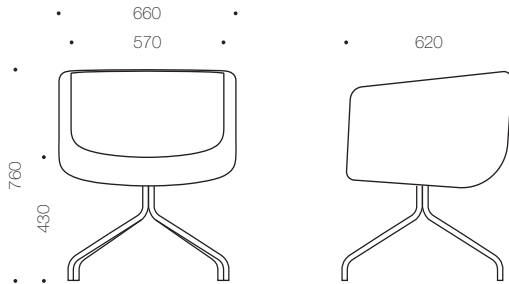

smooth tub chair*

smooth tub chair
4 star base (non-swivel)