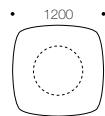

smooth D750 coffee table

smooth D900 coffee table

smooth D1200 coffee table

smooth S 750 coffee table

smooth S 900 coffee table

smooth S 1200 coffee table

specification:

- top options:
 - timber veneers: birch, beech, cherry, chocolate ebony, eco-wenge
 - white laminate
 - resin
- edge detail:
 - square, under-bevel, waterfall
- base:
 - stainless steel pedestal bases

edge options:

- square edge 
- underbevel edge 
- waterfall edge**  ** not available in laminate tops