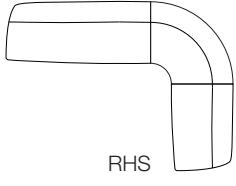

smooth 2200 lounge

smooth 3000 lounge

smooth 750 armless chair

smooth 1500 armless lounge

smooth 1800 armless lounge

smooth 2200 armless lounge

smooth 3000 armless lounge

smooth 3000/2200 armless lounge

smooth 3000/3000 armless lounge

smooth 2200 ottoman

specifications:

- fabrics:
 - as per customer's specification
 - for fabric advice please refer to website or contact sales
- sub-frame:
 - heavy-duty hardwood frame
- foam:
 - CFC-free heavy-duty HR (high resilience) foam
- webbing:
 - premium heavy-duty italian webbing
- base options:
 - stainless steel legs or stainless steel pedestal bases