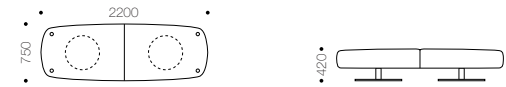

smooth seating*

smooth 850 armchair

smooth 2200 lounge

smooth 3000 lounge

smooth 750 armless chair

smooth 1500 armless lounge

smooth 1800 armless lounge

smooth 2200 armless lounge

smooth 3000 armless lounge

smooth 3000/2200 armless lounge

smooth 3000/3000 armless lounge

smooth 2200 ottoman

specifications:

- fabrics:
 - as per customer's specification
 - for fabric advice please refer to website or contact sales
- sub-frame:
 - heavy-duty hardwood frame
- foam:
 - CFC-free heavy-duty HR (high resilience) foam
- webbing:
 - premium heavy-duty italian webbing
- base options:
 - stainless steel legs or stainless steel pedestal bases