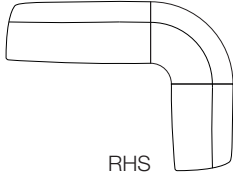

smooth seating*

smooth 850 armchair

smooth 2200 lounge

smooth 3000 lounge

smooth 750 armless chair

smooth 1500 armless lounge

smooth 1800 armless lounge

smooth 2200 armless lounge

smooth 3000 armless lounge

smooth 3000/2200 armless lounge

smooth 3000/3000 armless lounge

smooth 2200 ottoman

specifications:

- fabrics:
 - as per customer's specification
 - for fabric advice please refer to website or contact sales
- sub-frame:
 - heavy-duty hardwood frame
- foam:
 - CFC-free heavy-duty HR (high resilience) foam
- webbing:
 - premium heavy-duty italian webbing
- base options:
 - stainless steel legs or stainless steel pedestal bases