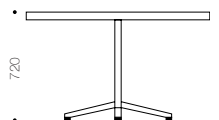

*base options

- D disc base
  - stainless steel or
  - powdercoated in standard colours
- S star base
  - polished aluminium 5 star base with glides + adjustable feet levellers