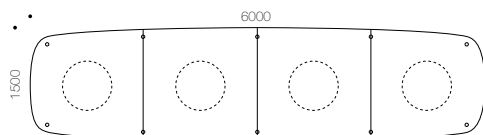

smooth 2400/1200
8 people
base options* D, S

smooth 3000/1200
10 people
base options* D, S

smooth 3600/1200
10 - 12 people
base options* D, S

smooth 4200/1200
12 - 14 people
base options* D, S

smooth 4800/1500
14 - 16 people
base options* D

smooth 6000/1500
18 - 20 people
base options* D

top options

- timber veneers: – birch, beech, chocolate ebony, eco-wenge
- laminate: – white

edge options

- square edge 
- underbevel edge 
- waterfall edge**  ** not available in laminate tops