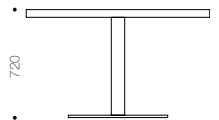

*base options

- D disc base
  - stainless steel or
  - powdercoated in standard colours
- S star base
  - polished aluminium 5 star base with glides + adjustable feet levellers