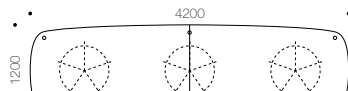

smooth 750/750
4 people
base options* D, S

smooth 900/900
4 people
base options* D, S

smooth 1200/1200
4 people
base options* D, S

smooth 1800/900
6 people
base options* D, S

smooth 2400/900
8 people
base options* D, S

smooth 2400/1200
8 people
base options* D, S

smooth 3000/1200
10 people
base options* D, S

smooth 3600/1200
10 - 12 people
base options* D, S

smooth 4200/1200
12 - 14 people
base options* D, S

smooth 4800/1500
14 - 16 people
base options* D

smooth 6000/1500
18 - 20 people
base options* D

top options

- timber veneers: – birch, beech, chocolate ebony, eco-wenge
- laminate: – white

edge options

- square edge 
- underbevel edge 
- waterfall edge**  ** not available in laminate tops