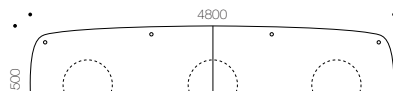

smooth 750/750
4 people
base options* D, S

smooth 900/900
4 people
base options* D, S

smooth 1200/1200
4 people
base options* D, S

smooth 1800/900
6 people
base options* D, S

smooth 2400/900
8 people
base options* D, S

smooth 2400/1200
8 people
base options* D, S

smooth 3000/1200
10 people
base options* D, S

smooth 3600/1200
10 - 12 people
base options* D, S

smooth 4200/1200
12 - 14 people
base options* D, S

smooth 4800/1500
14 - 16 people
base options* D

smooth 6000/1500
18 - 20 people
base options* D

top options

- timber veneers: – birch, beech, chocolate ebony, eco-wenge
- laminate: – white

edge options

- square edge 
- underbevel edge 
- waterfall edge**  ** not available in laminate tops