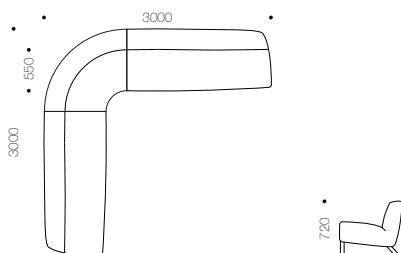

smooth 1800 armless lounge

smooth 2200 armless lounge

smooth 3000 armless lounge

smooth 3000/2200 armless lounge

smooth 3000/3000 armless lounge

smooth 2200 ottoman

specifications:

- fabrics:
 - as per customer's specification
 - for fabric advice please refer to website or contact sales
- sub-frame:
 - heavy-duty hardwood frame
- foam:
 - CFC-free heavy-duty HR (high resilience) foam
- webbing:
 - premium heavy-duty italian webbing
- base options:
 - stainless steel legs or stainless steel pedestal bases