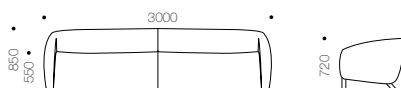

www.schamburgalvisse.com.au

p 61 2 9212 7644 **f** 61 2 9212 7844 **e** sales@schamburgalvisse.com.au

smooth seating*

smooth 850 armchair

smooth 2200 lounge

smooth 3000 lounge

smooth 750 armless chair

smooth 1500 armless lounge