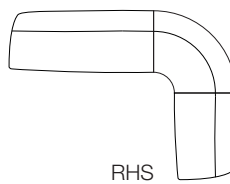

smooth 1800 armless lounge

smooth 2200 armless lounge

smooth 3000 armless lounge

smooth 3000/2200 armless lounge

smooth 3000/3000 armless lounge

smooth 2200 ottoman

specifications:

- fabrics:
 - as per customer's specification
 - for fabric advice please refer to website or contact sales
- sub-frame:
 - heavy-duty hardwood frame
- foam:
 - CFC-free heavy-duty HR (high resilience) foam
- webbing:
 - premium heavy-duty italian webbing
- base options:
 - stainless steel legs or stainless steel pedestal bases