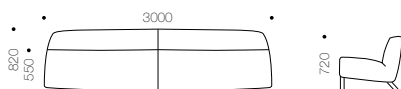

smooth 3000/2200 armless lounge

smooth 3000 armless lounge