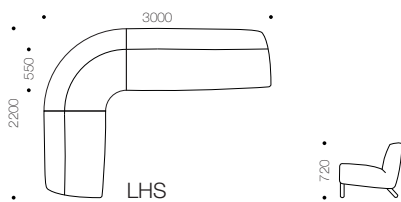

smooth 1800 armless lounge

smooth 2200 armless lounge

smooth 3000 armless lounge

smooth 3000/2200 armless lounge

smooth 3000/3000 armless lounge

smooth 2200 ottoman

specifications:

- fabrics:
 - as per customer's specification
 - for fabric advice please refer to website or contact sales
- sub-frame:
 - heavy-duty hardwood frame
- foam:
 - CFC-free heavy-duty HR (high resilience) foam
- webbing:
 - premium heavy-duty italian webbing
- base options:
 - stainless steel legs or stainless steel pedestal bases