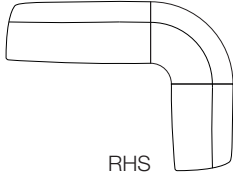

smooth 850 armchair

smooth 2200 lounge

smooth 3000 lounge

smooth 750 armless chair

smooth 1500 armless lounge

smooth 1800 armless lounge

smooth 2200 armless lounge

smooth 3000 armless lounge

smooth 3000/2200 armless lounge

smooth 3000/3000 armless lounge

smooth 2200 ottoman

specifications:

- fabrics:
 - as per customer’s specification
 - for fabric advice please refer to website or contact sales
- sub-frame:
 - heavy-duty hardwood frame
- foam:
 - CFC-free heavy-duty HR (high resilience) foam
- webbing:
 - premium heavy-duty italian webbing
- base options:
 - stainless steel legs or stainless steel pedestal bases