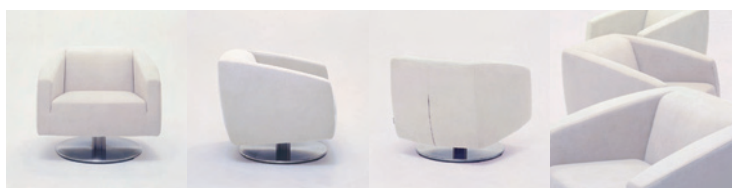

smooth armchair*

made in australia
6-8 weeks delivery
speedy after sales service

superbly crafted hand finish

premium grade foams

fully sprung seat
for luxurious comfort

seasoned hardwood sub-frame

more pics @
[http://www.schamburgalvisse.com.au/
photos/smooth-armchair.htm](http://www.schamburgalvisse.com.au/photos/smooth-armchair.htm)

smooth 850 armchair

smooth 2200 lounge

smooth 3000 lounge

smooth 750 armless chair

smooth 1500 armless lounge

smooth 1800 armless lounge

smooth 2200 armless lounge

smooth 3000 armless lounge

smooth 3000/2200 armless lounge

smooth 3000/3000 armless lounge

smooth 2200 ottoman

specifications:

- fabrics:
 - as per customer’s specification
 - for fabric advice please refer to website or contact sales
- sub-frame:
 - heavy-duty hardwood frame
- foam:
 - CFC-free heavy-duty HR (high resilience) foam
- webbing:
 - premium heavy-duty italian webbing
- base options:
 - stainless steel legs or stainless steel pedestal bases