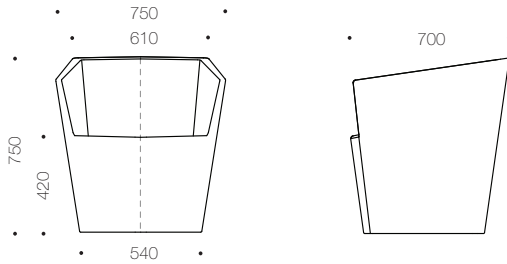

For more information, please contact our sales team.

quartz armchair*

quartz 750 armchair

specifications:

- fabrics – as per customer's specifications, for fabric advice, please refer to website or contact sales
- sub-frame – heavy-duty beech + plywood frame
- legs: – black nylon glides
- foam: – CFC-free heavy-duty HR (high resilience) foam
- webbing: – elastic webbing