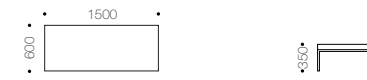

pete tables

pete 600 side table

pete 750 coffee table

pete 1500/750 coffee table

pete 1500/600 coffee table

pete 1200 'low' coffee table

specifications:

- top options:
  - timber veneers: birch, beech, eco-ebony and eco-wenge
  - glass (pete 600 and 750 only): clear, frost, white starfire and orange starfire glass
- edge detail:
  - square edge
- steel frame:
  - polished chromed bright mild steel