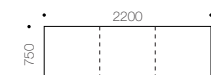

pete 2200 ottoman

specifications:

- fabrics:
  - as per customer’s specifications,
  - for fabric advice please refer to website or contact sales
- sub-frame:
  - heavy-duty hardwood frame
- foam:
  - CFC-free heavy-duty HR (high resilience) foam
- webbing:
  - premium heavy-duty italian webbing
- legs:
  - polished chromed bright mild steel
- castors:
  - available in heavy-duty or standard commercial versions