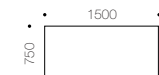

pete tables

pete 600 side table

pete 750 coffee table

pete 1500/750 coffee table

pete 1500/600 coffee table

pete 1200 'low' coffee table

specifications:

- top options:
  - timber veneers: birch, beech, eco-ebony and eco-wenge
  - glass (pete 600 and 750 only): clear, frost, white starfire and orange starfire glass
- edge detail:
  - square edge
- steel frame:
  - polished chromed bright mild steel