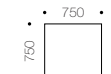

pete tables

pete 600 side table

pete 750 coffee table

pete 1500/750 coffee table

pete 1500/600 coffee table

pete 1200 'low' coffee table

specifications:

- top options:
  - timber veneers: birch, beech, eco-ebony and eco-wenge
  - glass (pete 600 and 750 only): clear, frost, white starfire and orange starfire glass
- edge detail:
  - square edge
- steel frame:
  - polished chromed bright mild steel