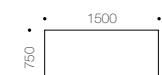

pete tables

pete 600 side table

pete 750 coffee table

pete 1500/750 coffee table

pete 1500/600 coffee table

pete 1200 'low' coffee table

specifications:

- top options:
 - timber veneers: birch, beech, eco-ebony and eco-wenge
 - glass (pete 600 and 750 only): clear, frost, white starfire and orange starfire glass
- edge detail:
 - square edge
- steel frame:
 - polished chromed bright mild steel