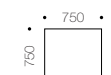

pete tables

pete 600 side table

pete 750 coffee table

pete 1500/750 coffee table

pete 1500/600 coffee table

pete 1200 'low' coffee table

specifications:

- top options:
 - timber veneers: birch, beech, eco-ebony and eco-wenge
 - glass (pete 600 and 750 only): clear, frost, white starfire and orange starfire glass
- edge detail:
 - square edge
- steel frame:
 - polished chromed bright mild steel