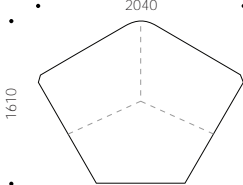

pebble XL ottoman

pebble XXL ottoman

pebble 1200 ottoman
(right or left)

pebble 1800 ottoman
(right or left)

specifications:

- fabrics:
 - as per customer’s specifications
 - for fabric advice please refer to website or contact sales
- sub-frame:
 - FSC hardwood + plywood
- foam:
 - heavy-duty HR (high resilience)
- legs:
 - black nylon glides
- seat height:
 - standard seat height: 425mm
 - special seat height of 450mm available by request
- connections:
 - connecting clips available by request
- table options:
 - stainless steel tables available in small, medium or large