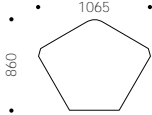

pebble XL ottoman

pebble XXL ottoman

pebble 1200 ottoman
(right or left)

pebble 1800 ottoman
(right or left)

specifications:

- fabrics:
 - as per customer’s specifications
 - for fabric advice please refer to website or contact sales
- sub-frame:
 - FSC hardwood + plywood
- foam:
 - heavy-duty HR (high resilience)
- legs:
 - black nylon glides
- seat height:
 - standard seat height: 425mm
 - special seat height of 450mm available by request
- connections:
 - connecting clips available by request
- table options:
 - stainless steel tables available in small, medium or large