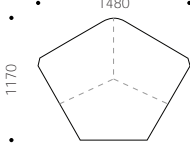

pebble XL ottoman

pebble XXL ottoman

pebble 1200 ottoman
(right or left)

pebble 1800 ottoman
(right or left)

specifications:

- fabrics:
 - as per customer’s specifications
 - for fabric advice please refer to website or contact sales
- sub-frame:
 - FSC hardwood + plywood
- foam:
 - heavy-duty HR (high resilience)
- legs:
 - black nylon glides
- seat height:
 - standard seat height: 425mm
 - special seat height of 450mm available by request
- connections:
 - connecting clips available by request
- table options:
 - stainless steel tables available in small, medium or large