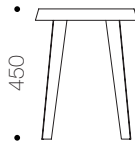

worker 450 stool

worker 900 stool

worker D350 stool

specifications:

- table
 - solid oak timber
 - steel plate underside, powdercoated white
- top edge
 - reverse bevel

schamburg⊕alvisse

p 61 2 9212 7644 f 61 2 9212 7844 www.safurniture.com.au