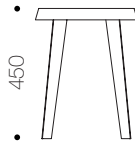

worker 450 stool

worker 900 stool

worker D350 stool

specifications:

- table
 - solid oak timber
 - steel plate underside, powdercoated white
- top edge
 - reverse bevel

schamburg⊕alvisse

p 61 2 9212 7644 f 61 2 9212 7844 www.safurniture.com.au