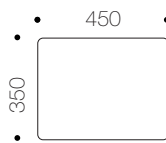

worker 450 stool

worker 900 stool

worker D350 stool

specifications:

- table
 - solid oak timber
 - steel plate underside, powdercoated white
- top edge
 - reverse bevel

schamburg⊕alvisse

p 61 2 9212 7644 f 61 2 9212 7844 www.safurniture.com.au