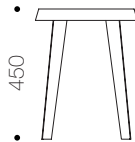

worker 450 stool

worker 900 stool

worker D350 stool

specifications:

- table
 - solid oak timber
 - steel plate underside, powdercoated white
- top edge
 - reverse bevel

schamburg⊕alvisse

p 61 2 9212 7644 f 61 2 9212 7844 www.safurniture.com.au