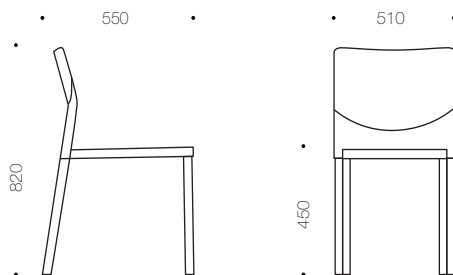

izaak*

design: just meyer

izaak side chair

applications:

- executive offices + break-out areas
- conference + seminar facilities
- museums + galleries
- education
- restaurants + cafes
- healthcare

specifications:

- structure: fully welded steel sub-frame
- legs: satin aluminum
- arms: loop arm: satin aluminium
  t-arm: polypropylene
- seat + back: steel reinforced polypropylene
- under shell: polypropylene
- upholstery: as per customer's specifications,
  for fabric advice please refer to
  website or contact sales