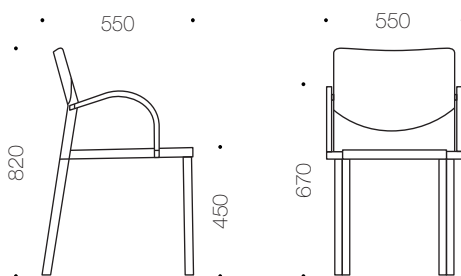

izaak loop arm

upholstery options:

- un-upholstered
- upholstered seat pad
- upholstered seat + back pad
- fully upholstered seat + back.