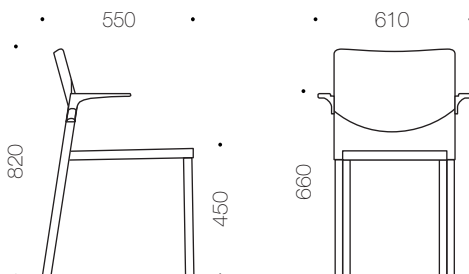

izaak t-armchair

colours:

- shells available in black
- legs + arms in satin silver anodised aluminium

www.schamburgalvisse.com.au

p 61 2 9212 7644 f 61 2 9212 7844 e sales@schamburgalvisse.com.au