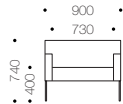

For more information, please contact our sales team.

felix lounge seating*

felix 900 lounge sled chair
sled base

felix 900 lounge chair
timber legs

specifications:

- fabrics:
 - as per customer's specifications
 - for fabric advice please refer to website or contact sales
- sub-frame:
 - heavy-duty hardwood frame
- foam:
 - CFC-free heavy-duty HR (high resilience) foam
- no-sag springs:
 - premium heavy-duty no-sag springs
- base:
 - stainless steel sled
 - solid timber legs