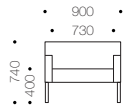

For more information, please contact our sales team.

felix lounge seating*

felix 900 lounge sled chair
sled base

felix 900 lounge chair
timber legs

specifications:

- fabrics:
 - as per customer's specifications
 - for fabric advice please refer to website or contact sales
- sub-frame:
 - heavy-duty hardwood frame
- foam:
 - CFC-free heavy-duty HR (high resilience) foam
- no-sag springs:
 - premium heavy-duty no-sag springs
- base:
 - stainless steel sled
 - solid timber legs