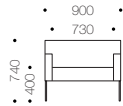

For more information, please contact our sales team.

felix lounge seating*

felix 900 lounge sled chair
sled base

felix 900 lounge chair
timber legs

specifications:

- fabrics: – as per customer's specifications
– for fabric advice please refer to website or contact sales
- sub-frame: – heavy-duty hardwood frame
- foam: – CFC-free heavy-duty HR (high resilience) foam
- no-sag springs: – premium heavy-duty no-sag springs
- base: – stainless steel sled
– solid timber legs