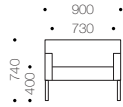

For more information, please contact our sales team.

felix lounge seating*

felix 900 lounge sled chair
sled base

felix 900 lounge chair
timber legs

specifications:

- fabrics: – as per customer's specifications
– for fabric advice please refer to website or contact sales
- sub-frame: – heavy-duty hardwood frame
- foam: – CFC-free heavy-duty HR (high resilience) foam
- no-sag springs: – premium heavy-duty no-sag springs
- base: – stainless steel sled
– solid timber legs