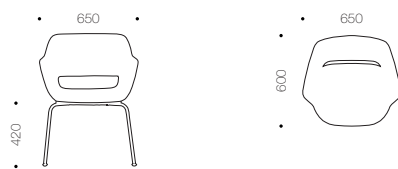

# 050 chair\*

*the 050 series use recycled post-consumer plastic from computers and phones.*

**050 conference**  
height adjustable / castors

**050 conference**  
height adjustable / glides

**050 conference**  
fixed height / castors

**050 conference**  
fixed height / glides

**050 lounge**  
swivel fixed height / glides

**050 lounge**

**050 tub**