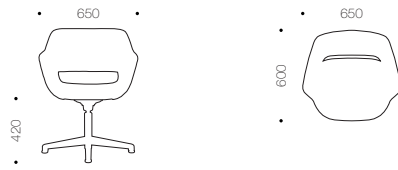

# 050 chair\*

*the 050 series use recycled post-consumer plastic from computers and phones.*

**050 conference**  
height adjustable / castors

**050 conference**  
height adjustable / glides

**050 conference**  
fixed height / castors

**050 conference**  
fixed height / glides

**050 lounge**  
swivel fixed height / glides

**050 lounge**

**050 tub**