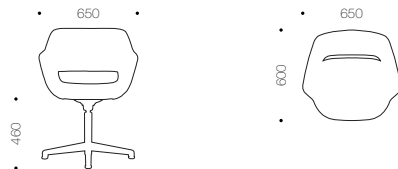

# 050 chair\*

*the 050 series use recycled post-consumer plastic from computers and phones.*

**050 conference**  
height adjustable / castors

**050 conference**  
height adjustable / glides

**050 conference**  
fixed height / castors

**050 conference**  
fixed height / glides

**050 lounge**  
swivel fixed height / glides

**050 lounge**

**050 tub**