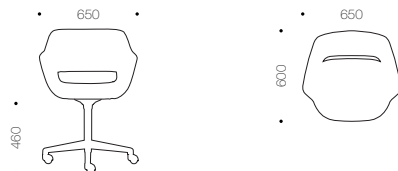

# 050 chair\*

*the 050 series use recycled post-consumer plastic from computers and phones.*

**050 conference**  
height adjustable / castors

**050 conference**  
height adjustable / glides

**050 conference**  
fixed height / castors

**050 conference**  
fixed height / glides

**050 lounge**  
swivel fixed height / glides

**050 lounge**

**050 tub**