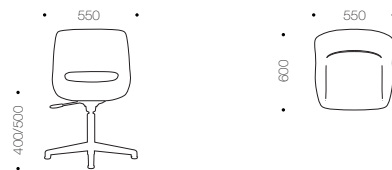

For more information, please contact our sales team.

025 chairs*

the 025 series use recycled post-consumer plastic from computers and phones.

025 conference
height adjustable / castors

025 conference
height adjustable / glides

025 conference
fixed height / castors

025 conference
fixed height / glides

025 tub

specifications:

- fabrics: – for advice on fabric please refer to website or contact sales
- shell: – upholstered Recopol™ eco-resin
- base: – adjustable / fixed height, polished aluminium 5-star base with seat tilt & castors or glides
- tub base: – stainless steel (GECA certified)