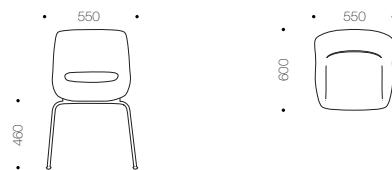

For more information, please contact our sales team.

025 chairs*

the 025 series use recycled post-consumer plastic from computers and phones.

025 conference
height adjustable / castors

025 conference
height adjustable / glides

025 conference
fixed height / castors

025 conference
fixed height / glides

025 tub

specifications:

- fabrics: – for advice on fabric please refer to website or contact sales
- shell: – upholstered Recopol™ eco-resin
- base: – adjustable / fixed height, polished aluminium 5-star base with seat tilt & castors or glides
- tub base: – stainless steel (GECA certified)