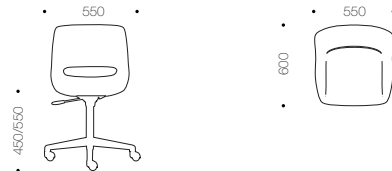

025 chairs*

the 025 series use recycled post-consumer plastic from computers and phones.

025 conference
height adjustable / castors

025 conference
height adjustable / glides