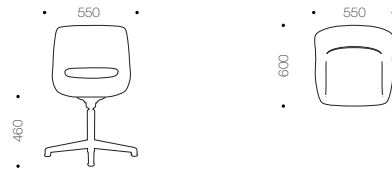

For more information, please contact our sales team.

025 chairs*

the 025 series use recycled post-consumer plastic from computers and phones.

025 conference
height adjustable / castors

025 conference
height adjustable / glides

025 conference
fixed height / castors

025 conference
fixed height / glides

025 tub

specifications:

- fabrics: – for advice on fabric please refer to website or contact sales
- shell: – upholstered Recopol™ eco-resin
- base: – adjustable / fixed height, polished aluminium 5-star base with seat tilt & castors or glides
- tub base: – stainless steel (GECA certified)