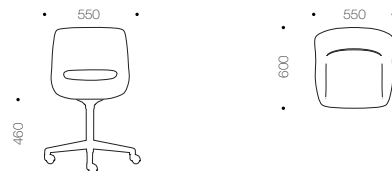

For more information, please contact our sales team.

025 chairs*

the 025 series use recycled post-consumer plastic from computers and phones.

025 conference
height adjustable / castors

025 conference
height adjustable / glides

025 conference
fixed height / castors

025 conference
fixed height / glides

025 tub

specifications:

- fabrics: – for advice on fabric please refer to website or contact sales
- shell: – upholstered Recopol™ eco-resin
- base: – adjustable / fixed height, polished aluminium 5-star base with seat tilt & castors or glides
- tub base: – stainless steel (GECA certified)